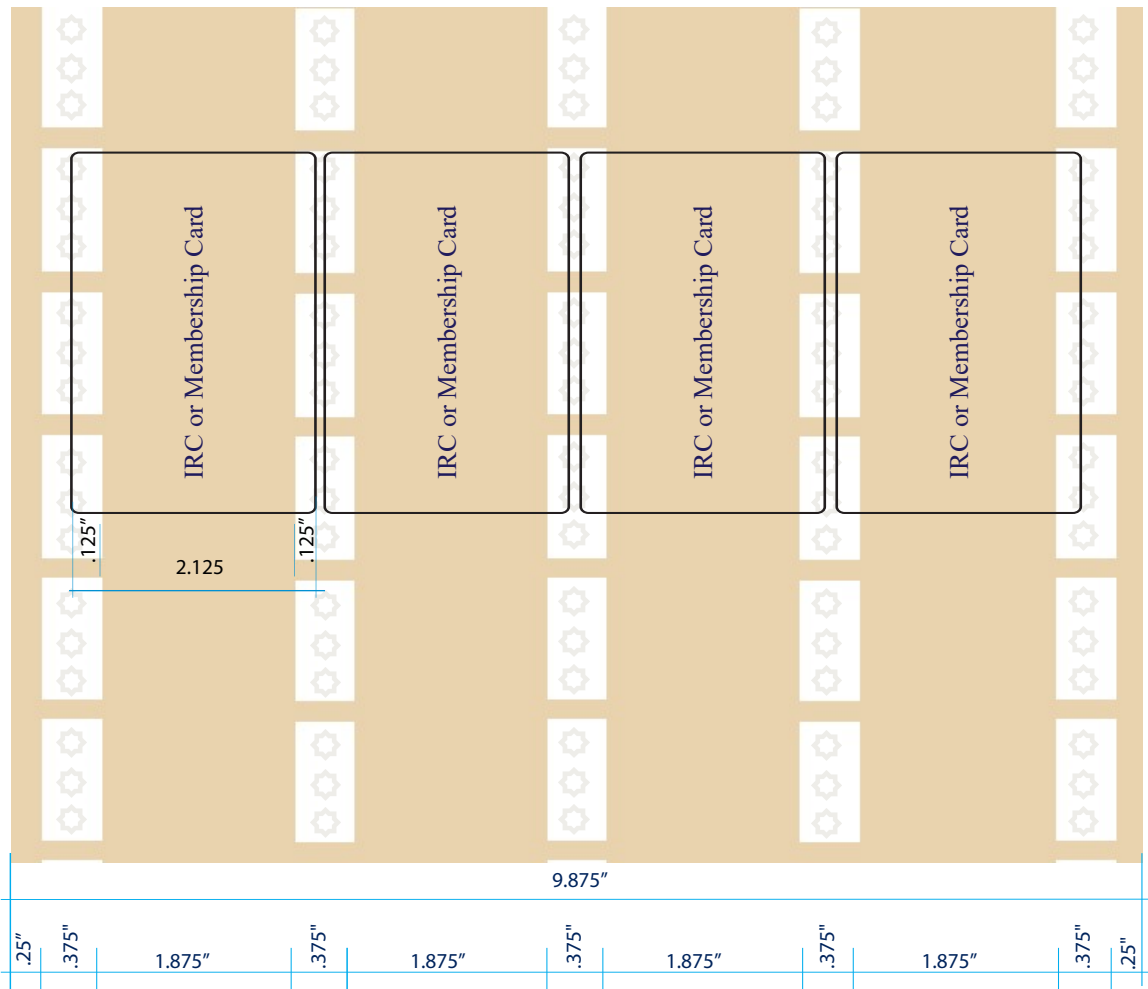

4up Cards on an 9 7/8" slit roll

- Strata-Tac's "G" Pattern is a 9 7/8" slit roll with adhesive patterned to run 4 cards vertically.
- The shaded areas indicates adhesive. The white indicates patterns areas with no adhesive.
- The grey stars are non-adhesive place holders to prevent air pockets.
- Illustration is a representation of the product we make but is not to scale.
- Adhesive pattern may deviate +/- 1/16".