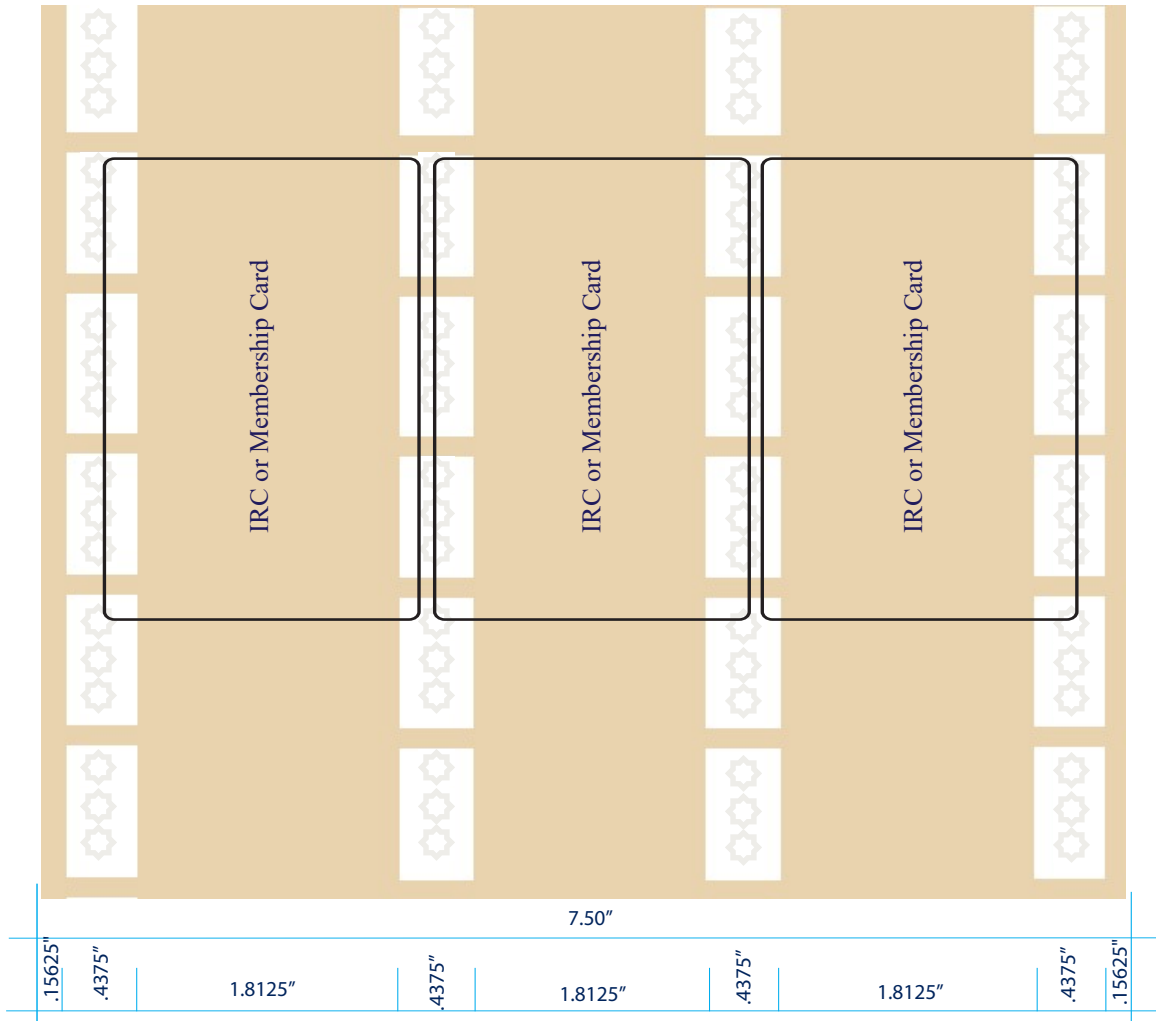

4up Cards on an 7.5" slit roll

- Strata-Tac's "EL" Pattern is a 7 1/2" slit roll with adhesive patterned to run 4 cards vertically.
- The shaded areas indicates adhesive. The white indicates patterns areas with no adhesive.
- The grey stars are non-adhesive place holders to prevent air pockets.
- Illustration is a representation of the product we make but is not to scale.
- Adhesive pattern may deviate +/- 1/16".