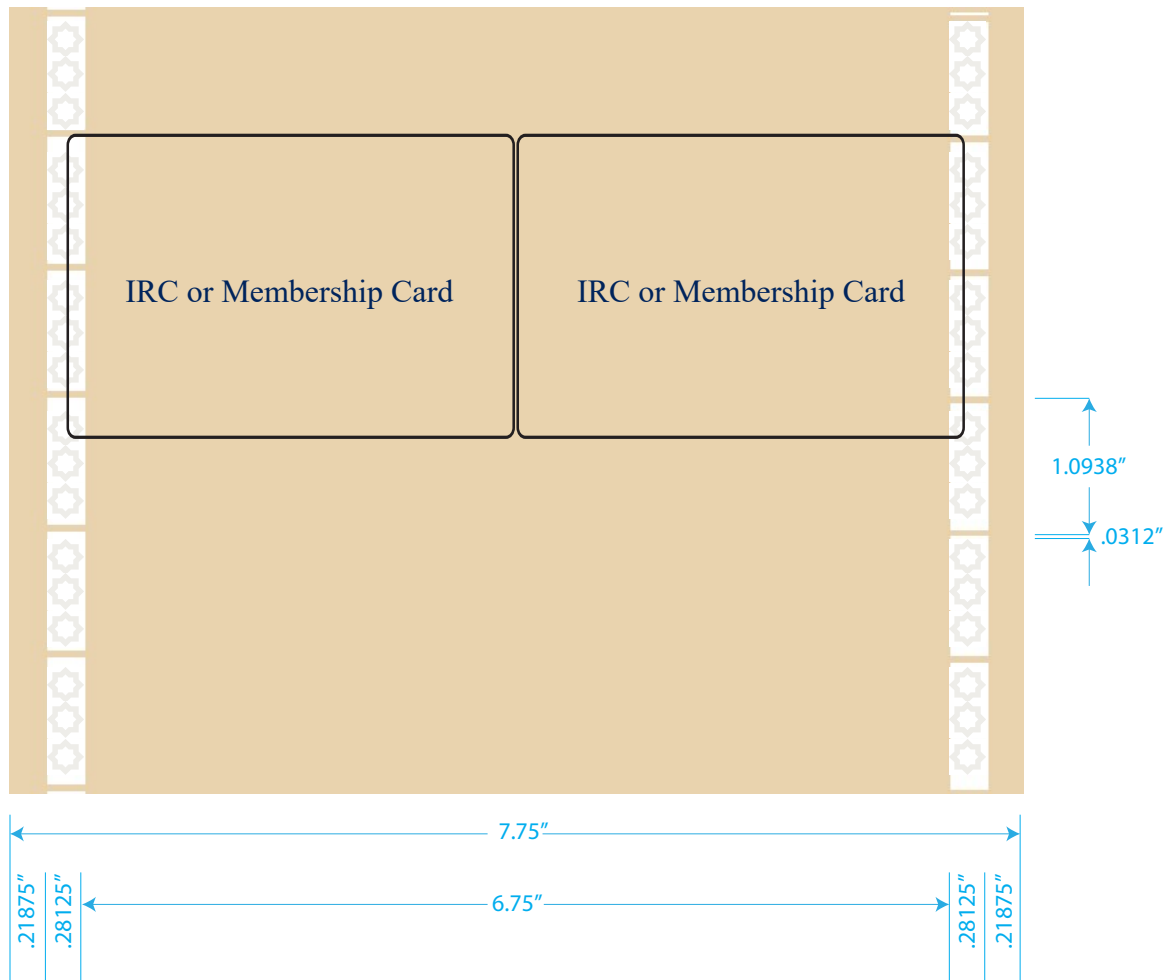

2up Card on an 7.75" slit roll

- Strata-Tac's "BT" Pattern is a 7.75" slit roll with adhesive patterned to run 2 cards horizontally.
- The shaded areas indicates adhesive. The white indicates pattern areas with no adhesive.
- The grey stars are non-adhesive place holders to prevent air pockets.
- Illustration is a representation of the product we make but is not to scale. Adhesive pattern may deviate +/- 1/16".