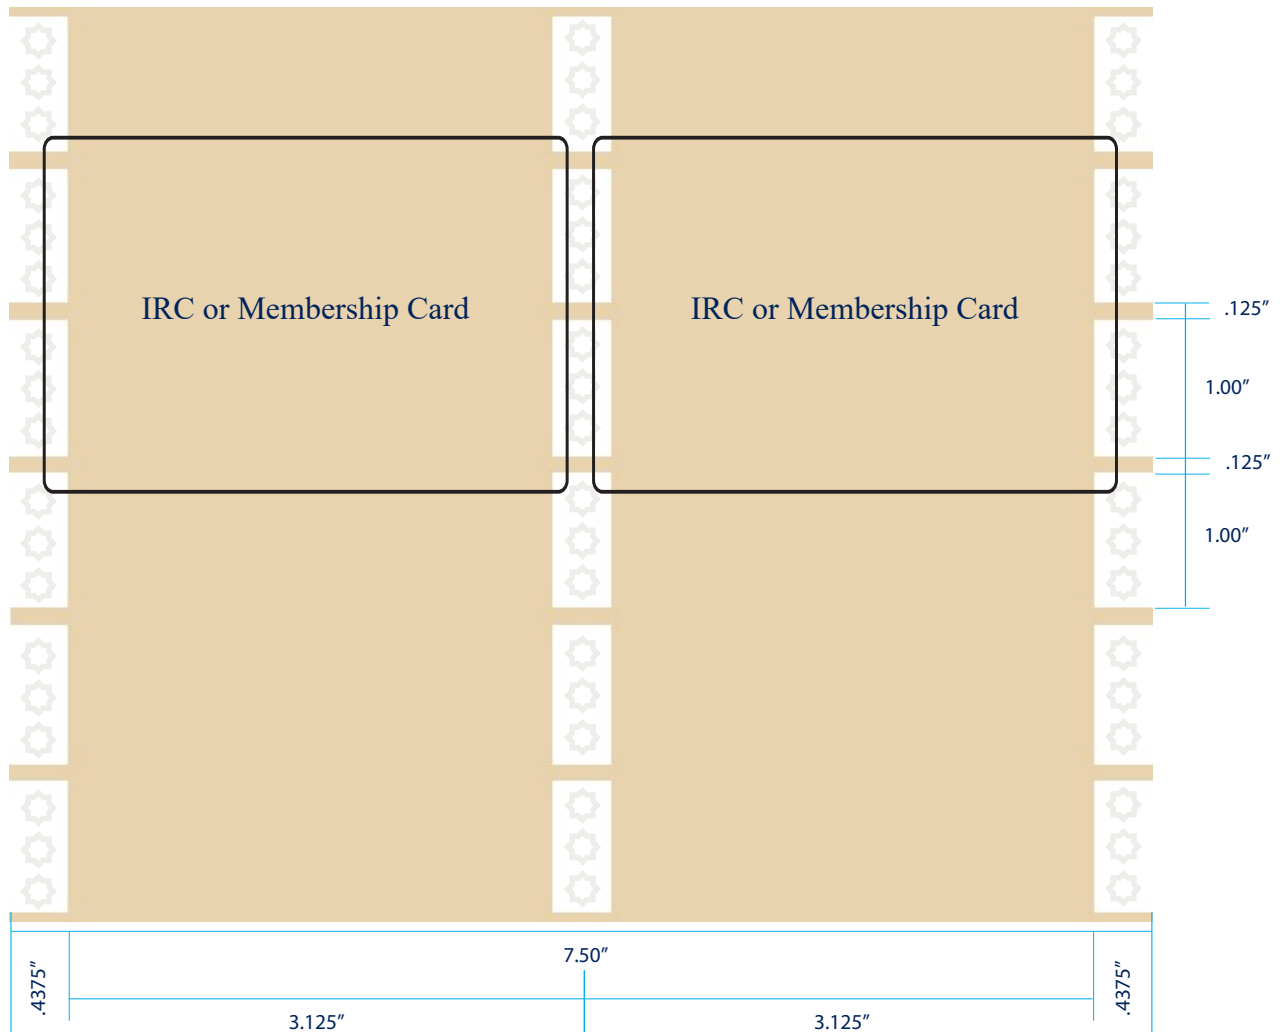

2up Card on an 7.5" slit roll

- Strata-Tac's "E" Pattern is a 7.5" slit roll with adhesive patterned to run 2 cards horizontally.
- The shaded areas indicates adhesive. The white indicates pattern areas with no adhesive.
- The grey stars are non-adhesive place holders to prevent air pockets.
- Illustration is a representation of the product we make but is not to scale. Adhesive pattern may deviate +/- 1/16".