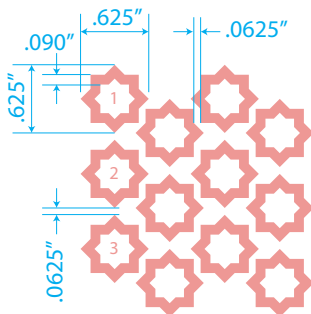

30" slit roll

The White area indicates no adhesive.

The pink stars indicate where the coupon adhesive is.

- Strata-Tac's "WA" Pattern is on a 30" slit roll. Ideal for custom size and shape IRC or Membership Cards
- Illustration is a representation of the product we make but is not to scale and adhesive pattern may deviate +/- 1/16".