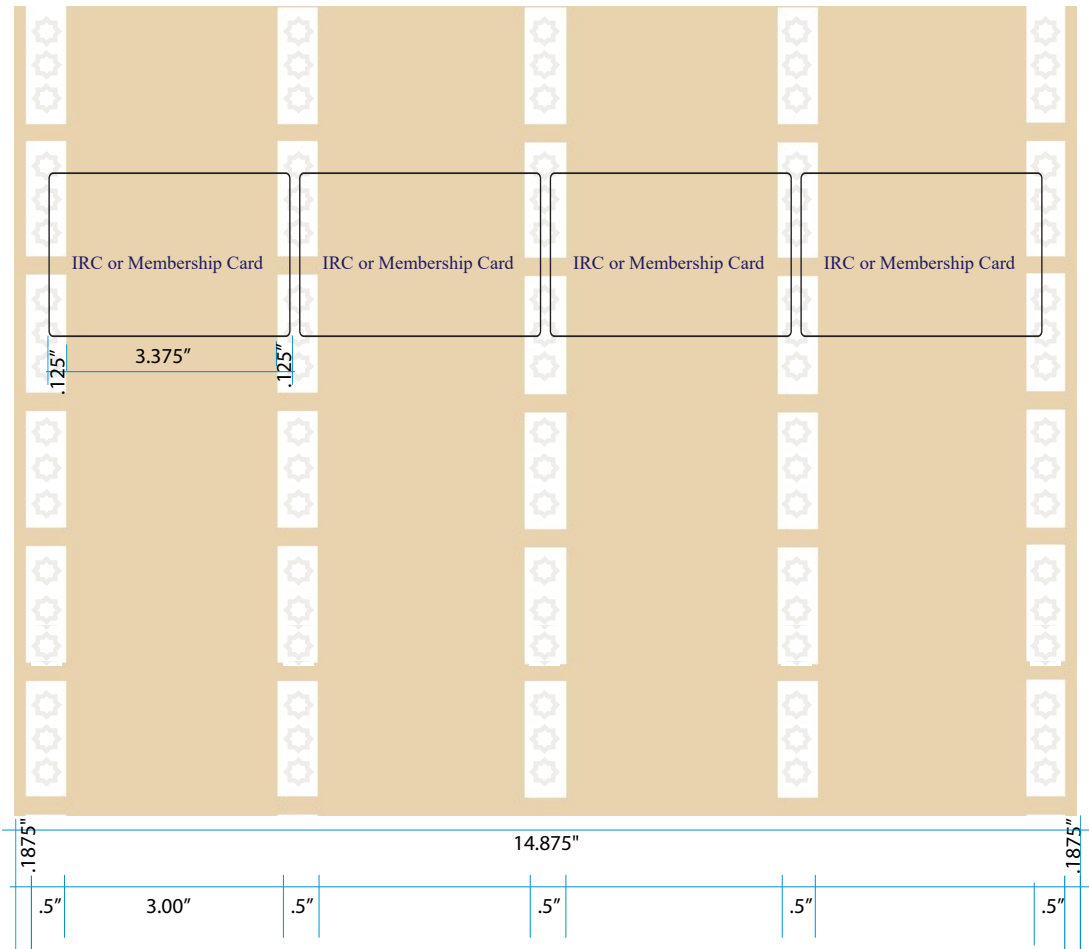

4up Cards on an 14 7/8" slit roll

- Strata-Tac's "T" Pattern is a 14 7/8" slit roll with adhesive patterned to run 4 cards horizontally.
- The shaded areas indicates adhesive. The white indicates pattern areas with no adhesive.
- The grey stars are non-adhesive place holders to prevent air pockets.
- Illustration is a representation of the product we make but is not to scale.
- Adhesive pattern may deviate +/- 1/16".